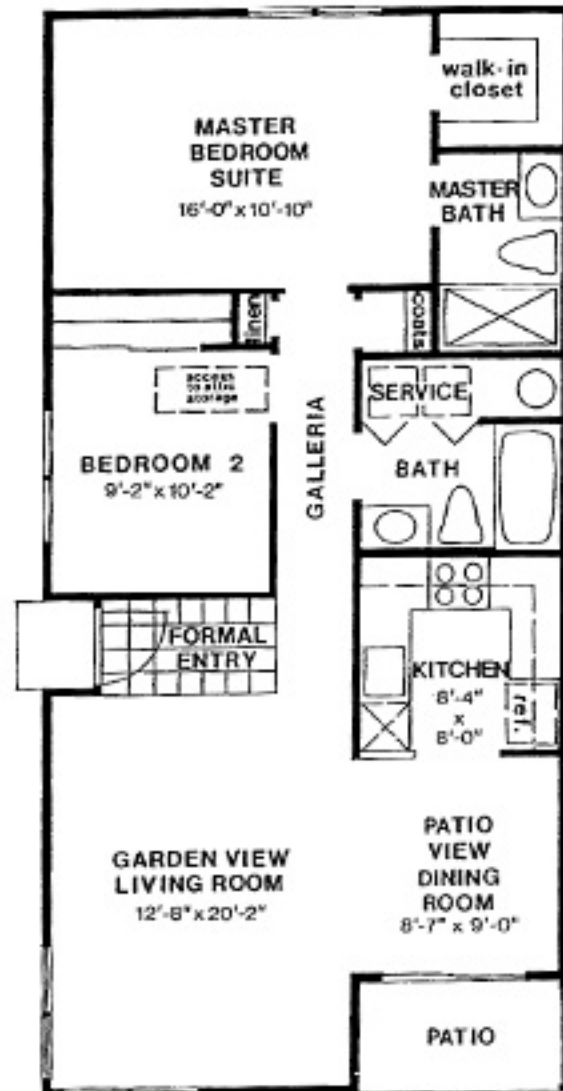

The Nantucket

(Plan 45)

- Two bedrooms, two baths
- Formal entry
- Spacious Countryside® living room
- Countryside® dining room
- Countryside® dining patio
- Charming Countryside® kitchen
- Spectacular master bedroom suite with private bath and walk-in closet
- Conveniently located service area
- Attic storage with folding stairs

Optional Den

The option for this plan is available at additional cost and must be ordered from Leisure Fair prior to construction and at the time of Contract of Purchase.

All floorplan dimensions are approximate. Details and features are subject to change without notice.